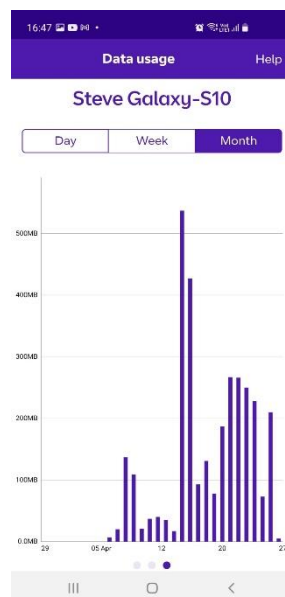

Whole Home Wi-Fi 6

Push faster, stronger wi-fi to every corner of your home. Using the latest AX6600 Tri-band Wi-Fi technology to create a complete Wi-Fi network.

Complete control

See who's online and connected to your Wi-Fi, pause the internet for everyone or by individual devices, set schedules for the kids' bedtimes and create a separate Wi-Fi network for guests.

Specification

Configuration	Smartphone app	Power supply	230V ± 15%, 50Hz ± 3%	Package content	Wi-Fi disc(s)
	PC browser interface	Power consumption	In operation 11.4W		Power supply(s)
Ports	2 x GigE RJ45 (10/100/1000Mbps)		Network standby 7.2W		1x Ethernet cable
Buttons	Power (On/Off)		Off mode 0.08W	Weight (per disc)	468 g
	WPS		Elapsed time to standby 5 minutes	Size (per disc)	18.2 x 18.2 x 7.1 cm
	Reset (Pinhole)	Environment	Operating temp 0 to 45°C		
Lights	Single: Purple, Blue, Orange, Red, Green		Operating humidity 10% to 90%	Model number (disc)	F368
Wireless Specification					
Security	WPA3+WPA2, WPA2, WPA+WPA2 (AES only)	Antennas	4x4 5GHz, 2x2 2.4GHz and 5GHz		
Wireless standards	IEEE 802.11a/b/g/n/ac/ax	Transmission speeds	2.4GHz: Up to 574 Mbps (20/40MHz)		
Wireless steering	IEEE 802.11k/v		5GHz: Up to 1200 Mbps (20/40/80MHz)		
			5GHz Backhaul: Up to 4800 Mbps (20/40/80/160MHz)		
System Requirements					
Wi-Fi devices	Works with any operating systems	Smartphone app	Android 5 and above iOS 9 and above		