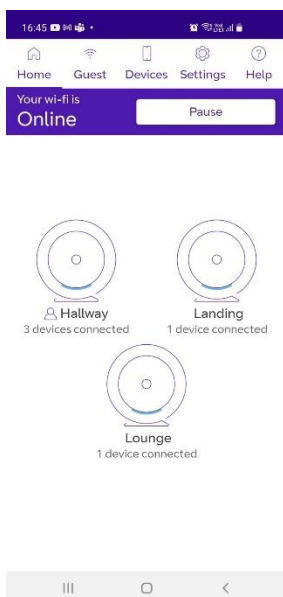

Whole Home Wi-Fi 6

Push faster, stronger wi-fi to every corner of your home. Using the latest AX6600 Tri-band Wi-Fi technology to create a complete Wi-Fi network.

Complete control

See who's online and connected to your Wi-Fi, pause the internet for everyone or by individual devices, set schedules for the kids' bedtimes and create a separate Wi-Fi network for guests.

Super smart

Intelligent Wi-Fi technology automatically connects you to the fastest and strongest signal as you move from room to room.

Main features

- Works with all broadband providers
- AX6600 Tri-Band wireless technology
- Wi-Fi roaming and band steering
- Self-configuring network (star or daisy chain)
- Intelligent backhaul channel and band selection
- Easy setup. The app guides you to create and setup your Whole Home Wi-Fi system in minutes
- Connection advice for finding the best positions for your discs
- Simple dashboard to see who's online and what devices are connected
- Access controls to pause internet for individual devices, groups of devices, or for everyone
- View, block and rename devices in the app so they're easier to recognise
- Guest Network gives a separate Wi-Fi for your guests
- Data usage statistics for individual devices and groups of devices by hour, day, week and month.
- Secure. Peace of mind that your home network is safe and secure