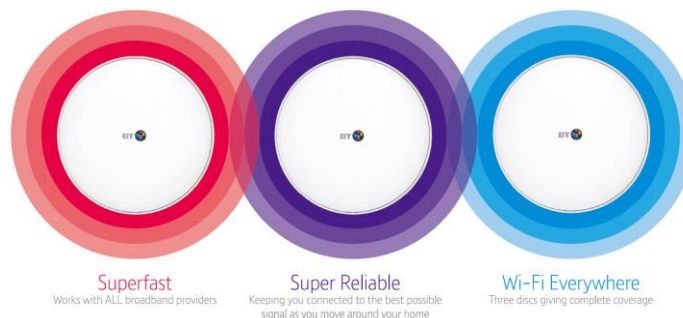

Whole Home Wi-Fi

Superfast, super reliable Wi-Fi

Connect up to 6 discs around your home to create a complete Wi-Fi network – which means no more dead spots.

Complete control

Use the app for simple set up, see who's online and even pause the internet

Super smart

Intelligent Wi-Fi technology automatically connects you to the fastest and strongest signal as you move from room to room.

Main Features

- Works with all broadband providers
- AC2600 Dual-Band wireless technology
- Wi-Fi roaming and band steering
- Self-configuring network (star or daisy chain)
- Intelligent backhaul channel and band selection
- Easy setup. The app guides you to create and setup your Whole Home Wi-Fi system in minutes.
- Connection advice for finding the greatest positions for your discs to get the best Wi-Fi experience.
- Simple dashboard to see who is online and what devices are connected to your Wi-Fi.
- Access controls to pause your Wi-Fi for individual devices, groups of devices, or for everyone.
- Device management to view, block and rename any devices so they're easier to recognise.
- Guest Network gives a separate network for easy internet access for your guests.
- Secure network. Peace of mind that your home Wi-Fi network is safe and secure.

Other features

- PC browser configuration interface

Lights

- Single light: Purple, Blue, Orange, Red

Buttons

- Power (On/Off), WPS, Reset (Pinhole)

Ports

- RJ45 (IEEE 802.3 10/100/1000 Mbps)