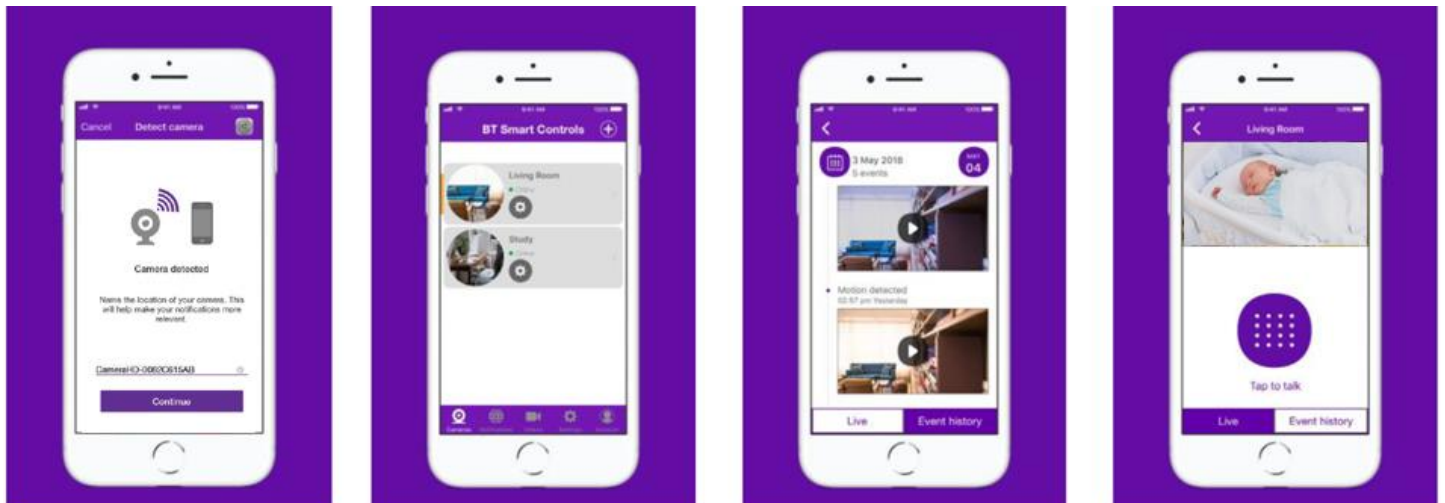

Specification

Camera					
Camera Lens Viewing Angle	40°	Technology	Digital FHSS / 802.11 b/g/n	Resolution	240 x 320
Focal Length	3.3mm	Transmission Range	>=250m	LCD Orientation	Landscape
Optimal Focal Distance	1.5m	Frame Rate	Up to 25 fps	Video Encoding	Up to 720p
Frequency	2.4GHz	Screen Size	2.8"	Motorised Pan & Digital Tilt	Yes
Audio					
Two-Way Talk	Yes	Microphone	Yes	Lullaby	Yes
Adjustable Volume	Yes	Speaker	Yes	Sound Activated Lights	Yes
Power					
Mains Powered	Yes	Battery Rating	4.4Wh	PSU Lead Length	2.7m
Battery Type	Li-ion	Low Battery Visual Indication	Yes	PSU Lead Length (PU)	2.0m
Battery Capacity	1200mAh	Adaptors	5V 1000mA	Item Code	089010
System Requirements					
Wi-fi Router	Smartphone App	Android™ 5 and above iOS 9 and above			

Technical support

Available from the BT Helpdesk on 0808 100 6554 or via the email link on the product page at www.bt.com/smartcontrols/help

Offices worldwide

The services described in this publication are subject to availability and may be modified from time to time. Services and equipment are provided subject to British Telecommunications plc's respective standard conditions of contract. Nothing in this publication forms any part of any contract.

© British Telecommunications plc 2018
Registered office: 81 Newgate Street, London EC1A 7AJ. Registered in England No: 1800000.
Template 1.1

Supplier data

	Dimensions H x W x D	Weight Empty / Complete	Manufactured in China Status – Live	
Product			Item code	CSS codes
Parent Unit	75 x 132 x 25 mm	128 g	096031	TBC
Baby Unit	152 x 85 x 85 mm	142 g	096031	TBC
Gift box			Barcodes	Over pack barcodes
Single	180 x 200 x 95 mm	92 / 625 g	5016351620137	05016351826263
Over pack			Gift boxes per over pack	Pallet Ti's x Hi's
Single	198 x 418 x 300 mm	606 / 4356 g	6	8 x 5